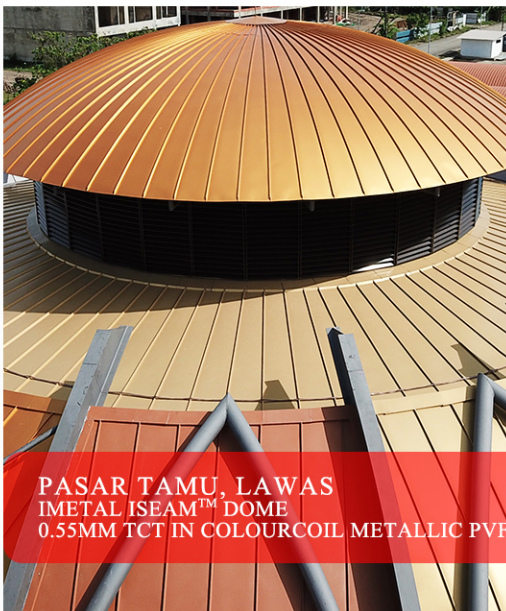

PRODUCT CATALOGUE | iMETAL DOME

IMETAL PROPRIETARY DOME STRUCTURE IS THE APEX OF PRECISION IN DESIGN AND DURABILITY.

TATAU MOSQUE, TATAU
IMETAL EUROSHINGLET
0.55MM TCT IN COLOURCOIL METALLIC PVF2 SERIES™

PASAR TAMU, LAWAS
IMETAL ISEAM™ DOME
0.55MM TCT IN COLOURCOIL METALLIC PVF2 SERIES™

MATU MOSQUE, MUKAH
IMETAL ALUMINIUM PANEL DOME
4MM THICK ALUMINIUM PANEL PVDF PAINT SYSTEM