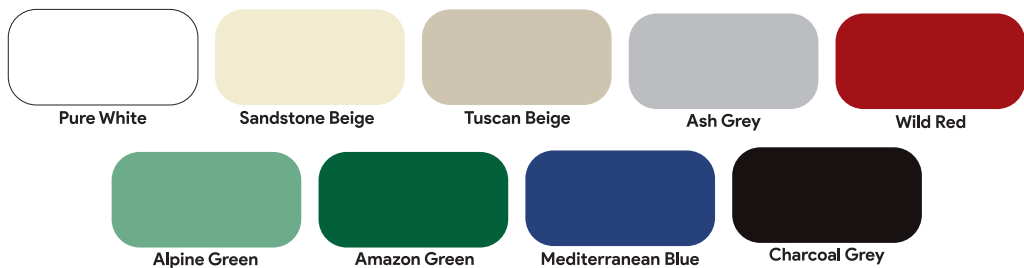

Premium Series™

*For illustration purposes only.

*For illustration purposes only.

Materials by

InfraRed

- Zero Pinholes
- Smooth Finish
- Consistent Paint Thickness