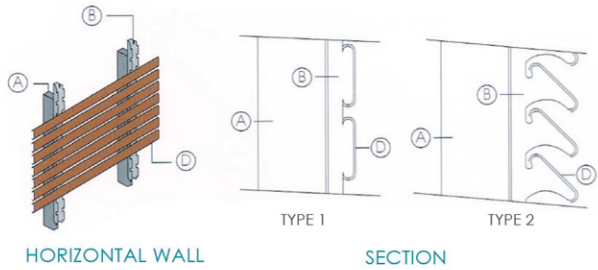

PRODUCT CATALOGUE | iMETAL LOUVRES & FACADE

DRIVING SCHOOL, MATANG
CITYVENT™

CITYVENT™

PROFILE

TYPICAL SECTION

- A = SUPPORTING STRUCTURE
- B = G.I CARRIER
- D = CITYVENT™

PROFILE	THICKNESS	PAINT SYSTEM	COATING SYSTEM
iMETAL CITYVENT™	0.48MM TCT	KRISTALMATT SERIES™ ELITE SERIES™ PREMIUM SERIES™	AZ 150

AEON MALL KUCHING CENTRAL, KUCHING

LASER CUTTER

PROFILE	THICKNESS	PAINT SYSTEM	COATING SYSTEM
iMETAL FACADE	2.5MM - 6MM	POWDER COATED TO AAMA 2604	ALUMINIUM

MASJID DARUL HANA, KUCHING

PROTON 4S CENTRE, SABAH