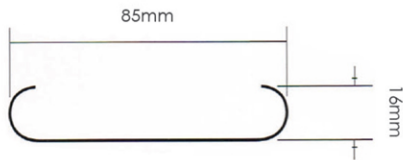

PRODUCT CATALOGUE | iMETAL LOUVRES & FACADE

DRIVING SCHOOL, MATANG
CITYVENT™

CITYVENT™

PROFILE

TYPICAL SECTION

- A = SUPPORTING STRUCTURE
- B = G.I CARRIER
- D = CITYVENT™

PROFILE	THICKNESS	PAINT SYSTEM	COATING SYSTEM
iMETAL CITYVENT™	0.48MM TCT	KRISTALMATT SERIES™ ELITE SERIES™ PREMIUM SERIES™	AZ 150