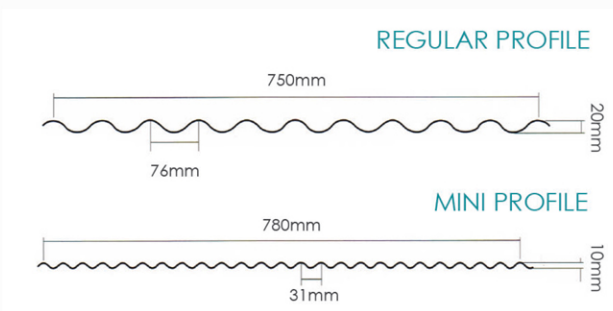

PRODUCT CATALOGUE | iMETAL CEILING

EUROPANEL™ EP100/200 & EP250SS

PROFILE

TYPICAL SECTION

- A = SUPPORTING STRUCTURE
- B = ZED FRAME
- C = INSULATION
- D = EUROPANEL™ EP250SS

PROFILE	THICKNESS	PAINT SYSTEM	COATING SYSTEM
iMETAL EUROPANEL™ EP100/200 EP250SS	0.55MM TCT 0.48MM TCT	PVF2 SERIES™ KRISTALMATT SERIES™ ELITE SERIES™ PUREMATT SERIES™	AZ 150

EUROWAVE™

PROFILE	THICKNESS	PAINT SYSTEM	COATING SYSTEM
iMETAL EUROWAVE™	0.48MM TCT	METALLIC PVF2 SERIES™ PVF2 SERIES™ KRISTALMATT SERIES™ ELITE SERIES™ PREMIUM SERIES™	AZ 150

CITY TOP OFFICE, KOTA KINABALU
CITYVENT™