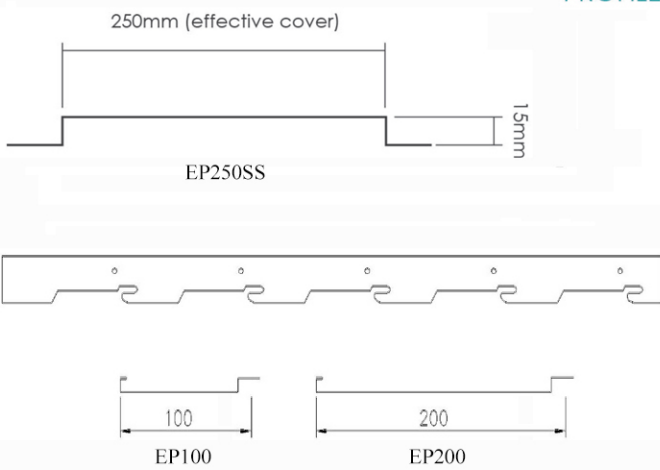

PRODUCT CATALOGUE | iMETAL CEILING

EUROPANEL™ EP100/200 & EP250SS

PROFILE

TYPICAL SECTION

- A = SUPPORTING STRUCTURE
- B = ZED FRAME
- C = INSULATION
- D = EUROPANEL™ EP250SS

PROFILE	THICKNESS	PAINT SYSTEM	COATING SYSTEM
iMETAL EUROPANEL™ EP100/200 EP250SS	0.55MM TCT 0.48MM TCT	PVF2 SERIES™ KRISTALMATT SERIES™ ELITE SERIES™ PUREMATT SERIES™	AZ 150

EUROWAVE™

PROFILE	THICKNESS	PAINT SYSTEM	COATING SYSTEM
iMETAL EUROWAVE™	0.48MM TCT	METALLIC PVF2 SERIES™ PVF2 SERIES™ KRISTALMATT SERIES™ ELITE SERIES™ PREMIUM SERIES™	AZ 150

CITY TOP OFFICE, KOTA KINABALU
CITYVENT™