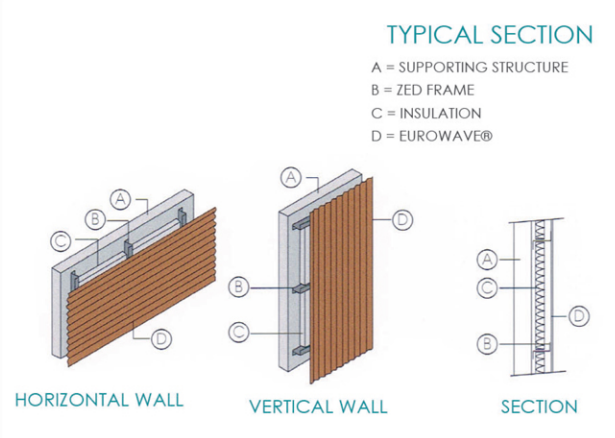

PROFILE	THICKNESS	PAINT SYSTEM	COATING SYSTEM
iMETAL EUROWAVE™	0.48MM TCT	METALLIC PVF2 SERIES™ PVF2 SERIES™ KRISTALMATT SERIES™ ELITE SERIES™ PREMIUM SERIES™	AZ 150