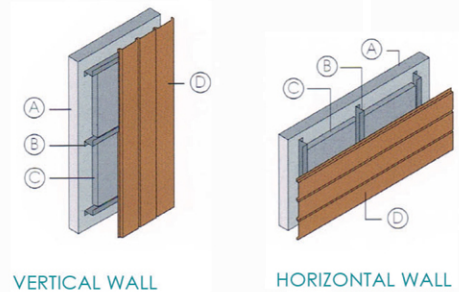

PRODUCT CATALOGUE | iMETAL CEILING

EUROPANEL™ EP100/200 & EP250SS

PROFILE

TYPICAL SECTION

- A = SUPPORTING STRUCTURE
- B = ZED FRAME
- C = INSULATION
- D = EUROPANEL™ EP250SS

PROFILE	THICKNESS	PAINT SYSTEM	COATING SYSTEM
iMETAL EUROPANEL™ EP100/200 EP250SS	0.55MM TCT 0.48MM TCT	PVF2 SERIES™ KRISTALMATT SERIES™ ELITE SERIES™ PUREMATT SERIES™	AZ 150